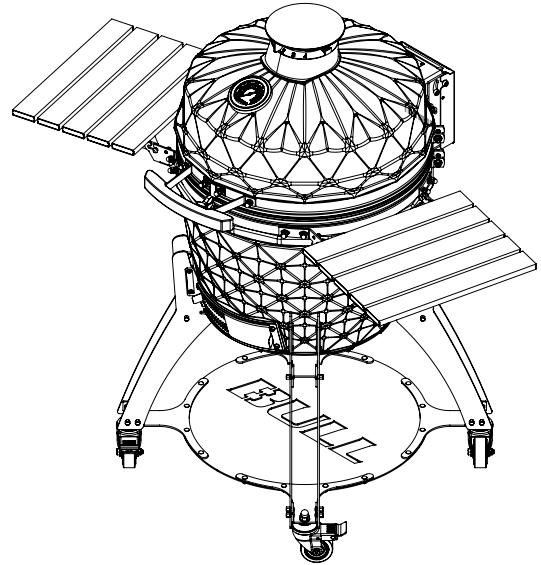

BLACKHORN KAMADO GRILL W/CART

SPEC SHEET

SKU# 74200

PERSPECTIVE VIEW

SEE NOTE 2

NOTES:

- 1. ALL DIMENSIONS ARE IN INCHES
- 2. DIMENSION VARIES WITH SPRING SETTING