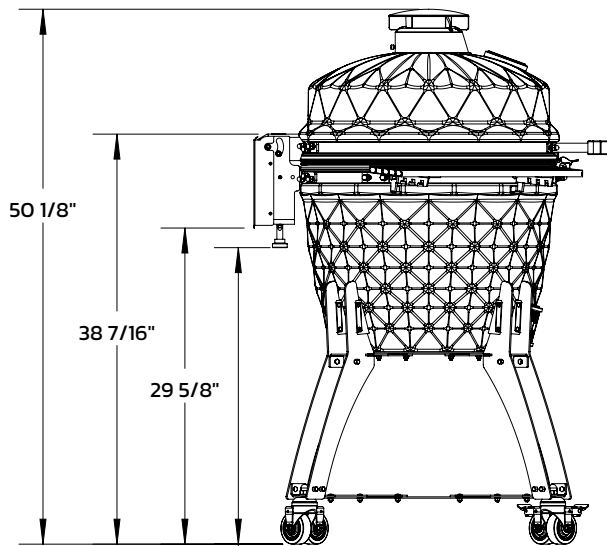

BLACKHORN KAMADO GRILL W/CART

SPEC SHEET

SKU# 74200

PERSPECTIVE VIEW

SEE NOTE 2

NOTES:

- 1. ALL DIMENSIONS ARE IN INCHES
- 2. DIMENSION VARIES WITH SPRING SETTING