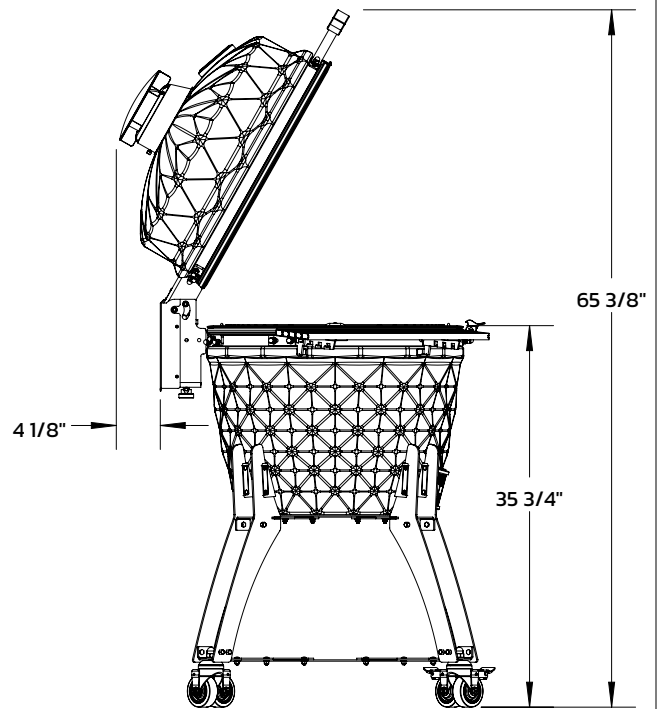

BLACKHORN KAMADO GRILL W/CART

SPEC SHEET

SKU# 74200

PERSPECTIVE VIEW

SEE NOTE 2

NOTES:

- 1. ALL DIMENSIONS ARE IN INCHES
- 2. DIMENSION VARIES WITH SPRING SETTING