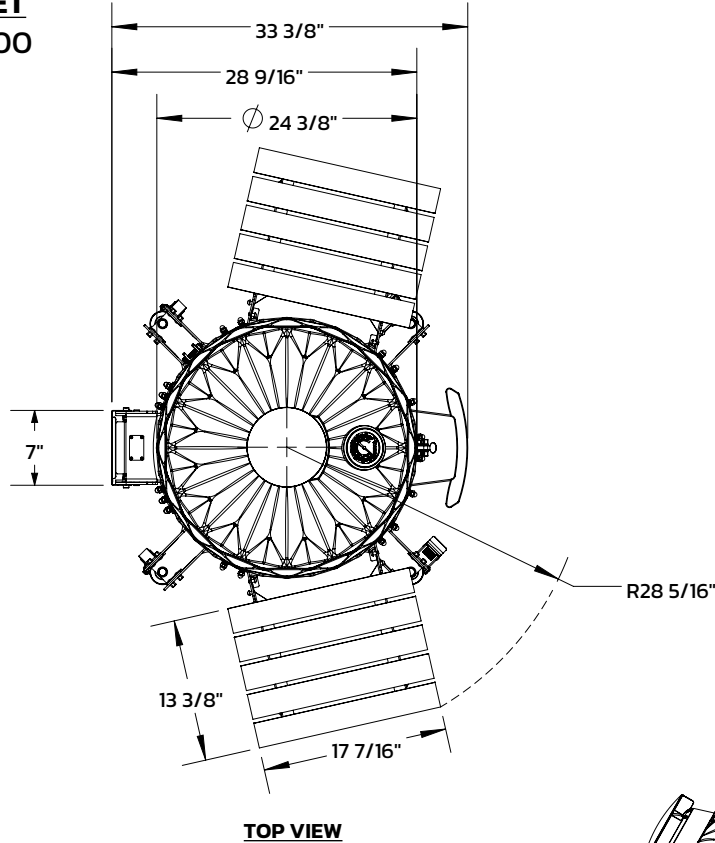

BLACKHORN KAMADO GRILL W/CART

SPEC SHEET

SKU# 74200

PERSPECTIVE VIEW

SEE NOTE 2

NOTES:

- 1. ALL DIMENSIONS ARE IN INCHES
- 2. DIMENSION VARIES WITH SPRING SETTING