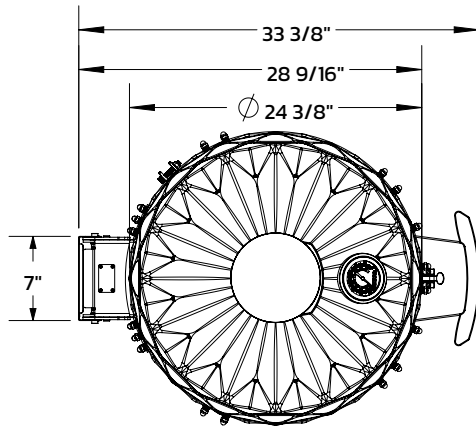

BLACKHORN KAMADO GRILL
SPEC SHEET
SKU# 74201

TOP VIEW

PERSPECTIVE VIEW

SEE NOTE 2

SIDE VIEW - CLOSED

SIDE VIEW - OPEN

NOTES:

1. ALL DIMENSIONS ARE IN INCHES
2. DIMENSION VARIES WITH SPRING SETTING