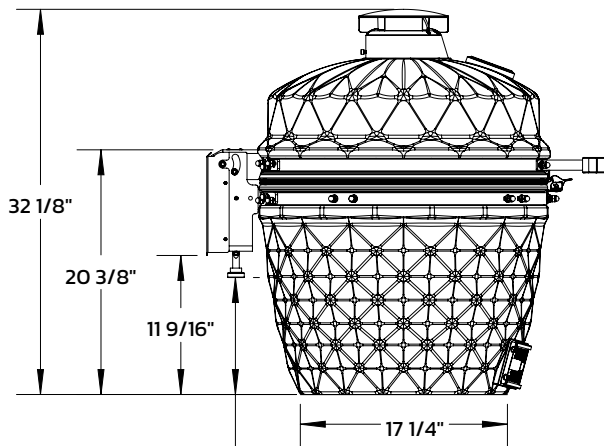

BLACKHORN KAMADO GRILL
SPEC SHEET
SKU# 74201

TOP VIEW

PERSPECTIVE VIEW

SEE NOTE 2

SIDE VIEW - CLOSED

SIDE VIEW - OPEN

NOTES:

1. ALL DIMENSIONS ARE IN INCHES
2. DIMENSION VARIES WITH SPRING SETTING