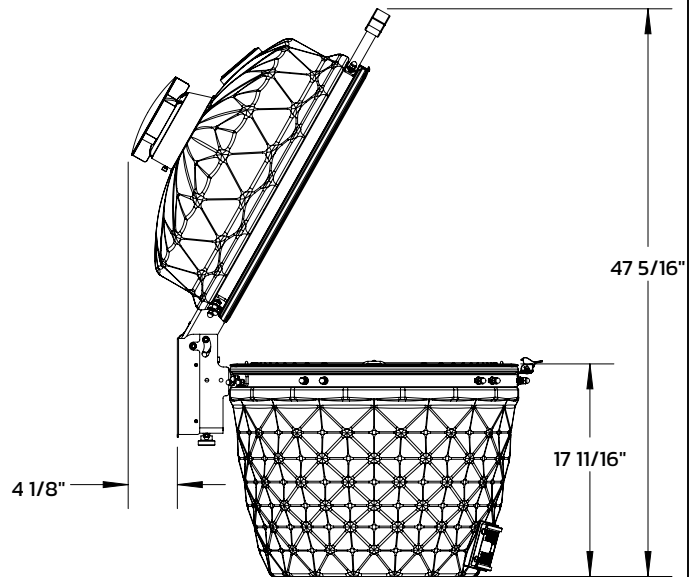

BLACKHORN KAMADO GRILL
SPEC SHEET
SKU# 74201

TOP VIEW

PERSPECTIVE VIEW

SEE NOTE 2

SIDE VIEW - CLOSED

SIDE VIEW - OPEN

NOTES:

1. ALL DIMENSIONS ARE IN INCHES
2. DIMENSION VARIES WITH SPRING SETTING