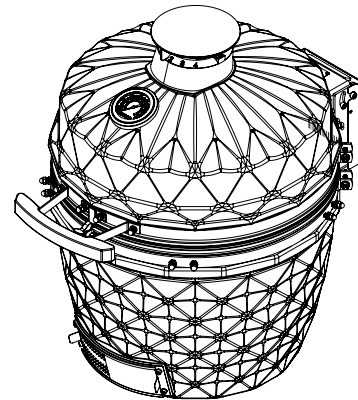

BLACKHORN KAMADO GRILL
SPEC SHEET
SKU# 74201

TOP VIEW

PERSPECTIVE VIEW

SEE NOTE 2

SIDE VIEW - CLOSED

SIDE VIEW - OPEN

NOTES:

1. ALL DIMENSIONS ARE IN INCHES
2. DIMENSION VARIES WITH SPRING SETTING