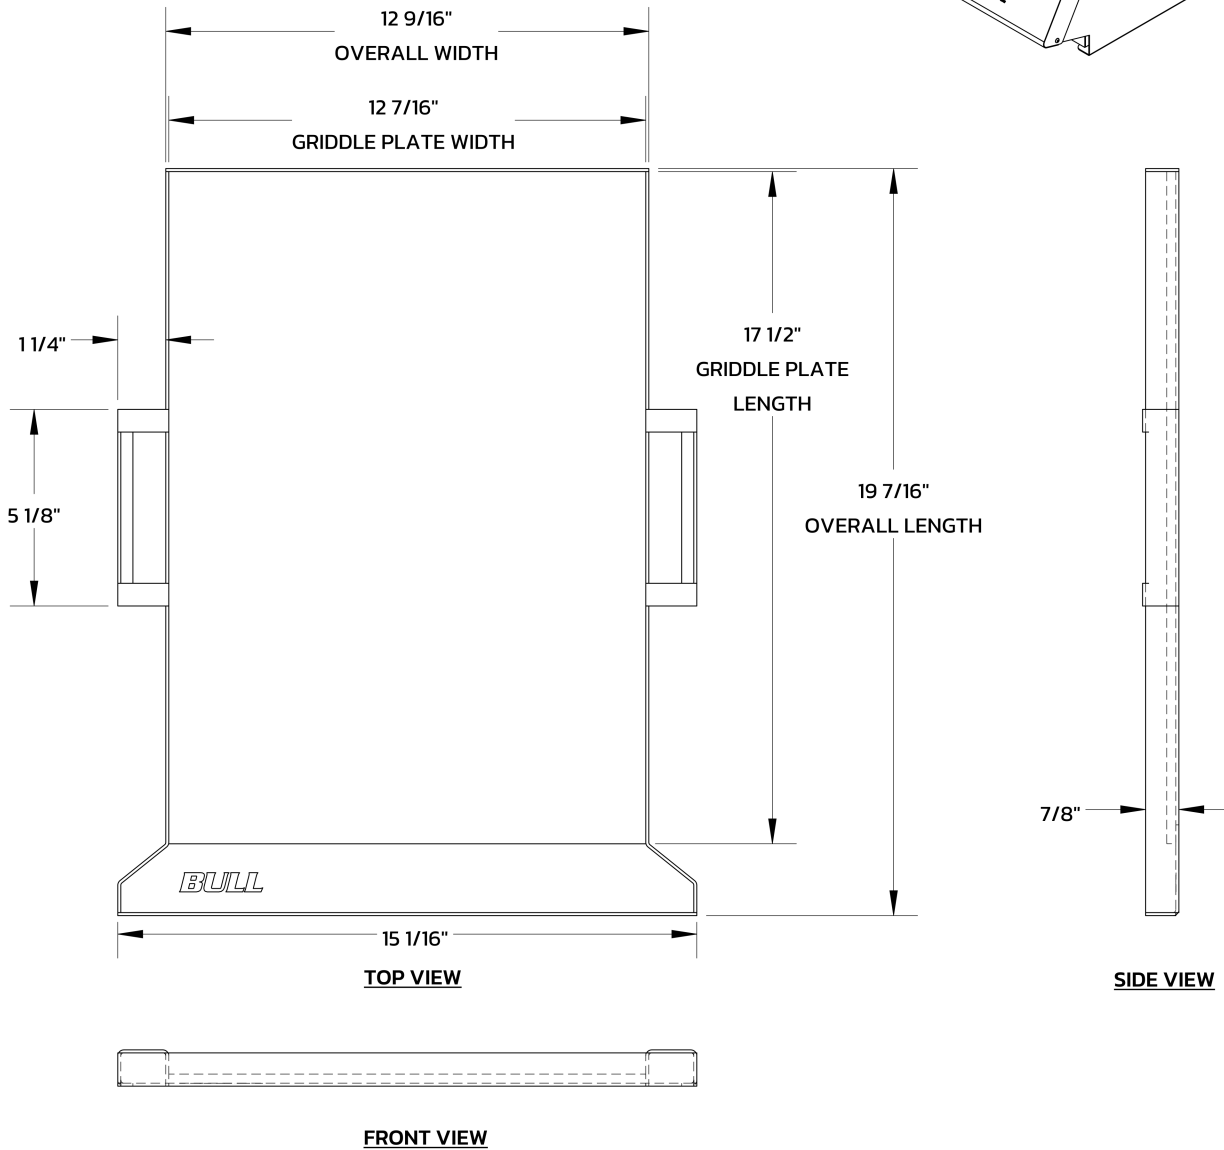

WWW.BULLBBQ.COM

SPEC SHEET

ITEM# 97020

SLIDE-IN REMOVEABLE GRIDDLE

REFERENCE INSTALLATION VIEW

NOTES:

1. ALL DIMENSIONS ARE IN INCHES

V.2026.06.22