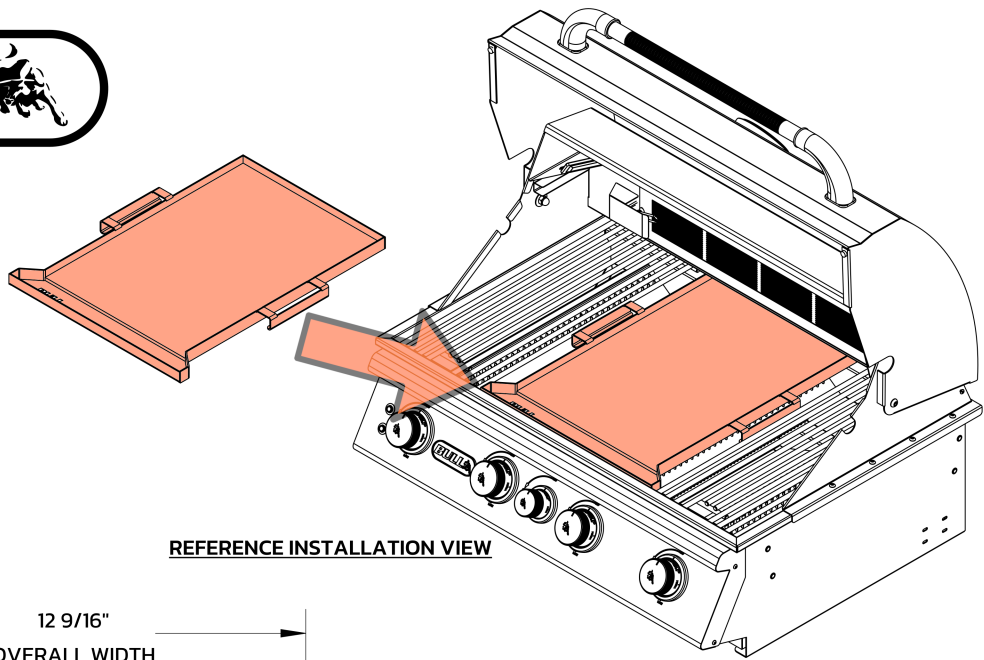

WWW.BULLBBQ.COM

SPEC SHEET

ITEM# 97020

SLIDE-IN REMOVEABLE GRIDDLE

REFERENCE INSTALLATION VIEW

NOTES:

1. ALL DIMENSIONS ARE IN INCHES

V.2026.06.22