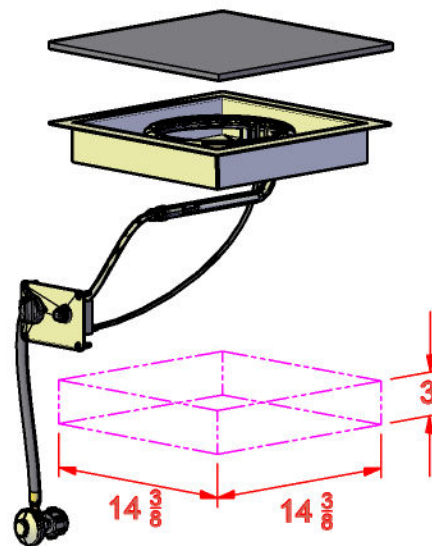

WWW.BULLBBQ.COM

**SQUARE 10 INCH FIRE RING KIT
SPEC SHEET
SKU# 86538**

**PERSPECTIVE VIEW
WITH INSTALLATION
CUT OUT DIMENSIONS**

NOTES:

1. ALL DIMENSIONS ARE IN INCHES
2. OPTIONAL BURNER COVER SKU# IS 86539