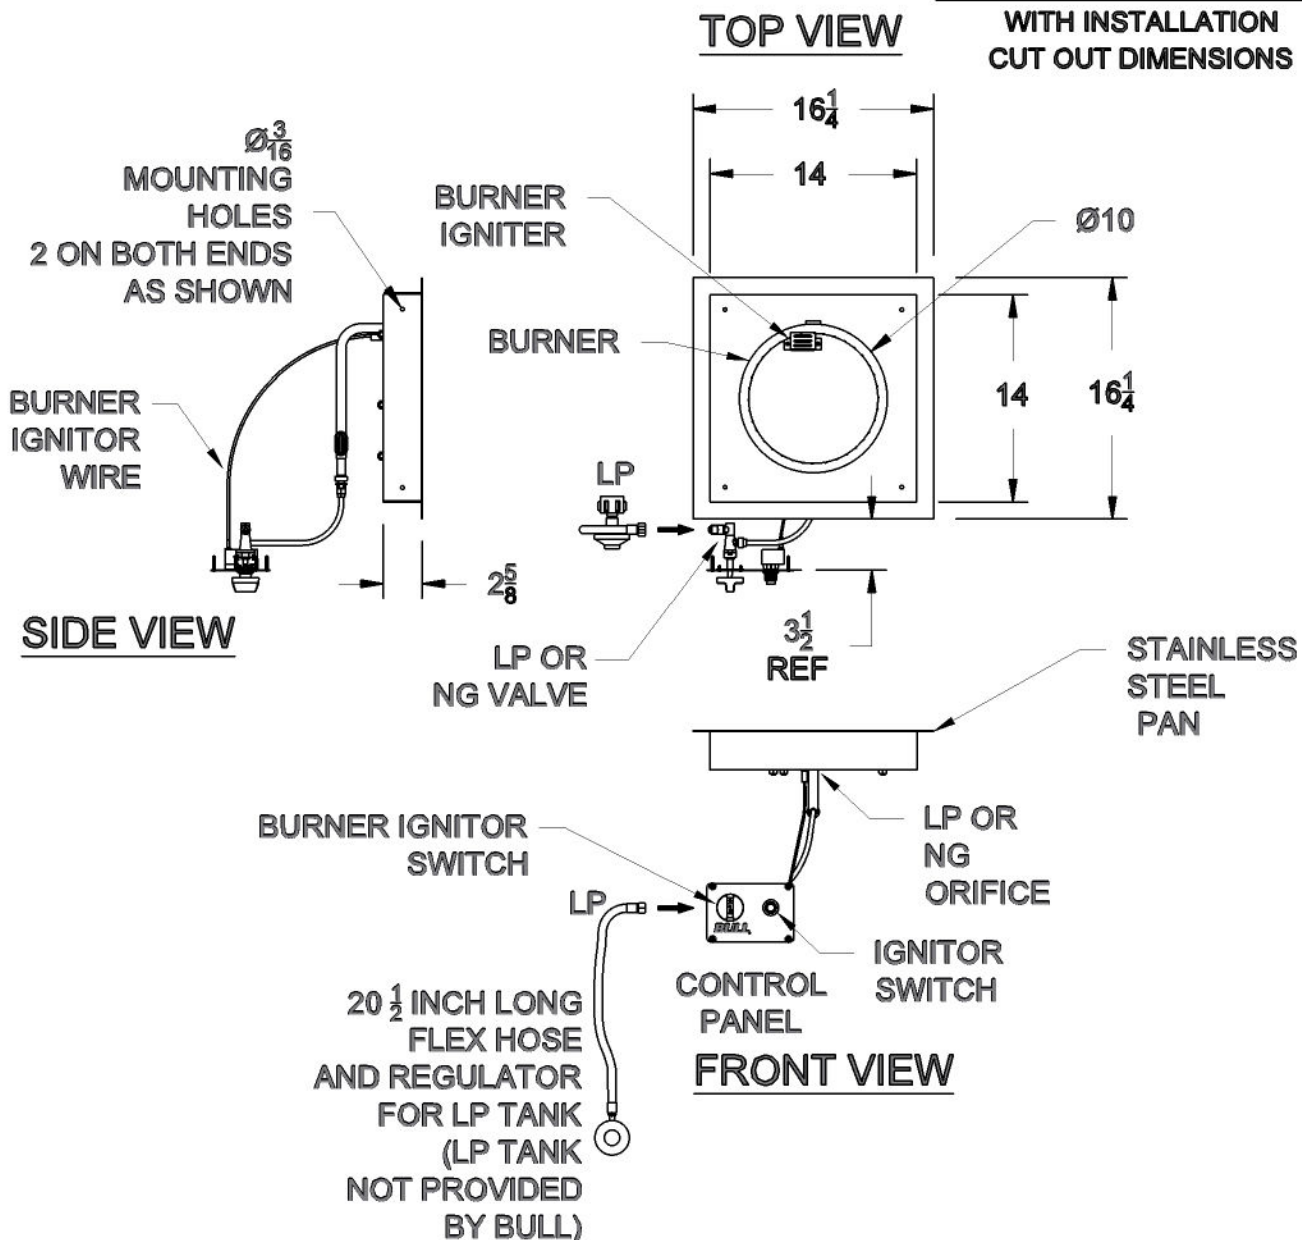

WWW.BULLBBQ.COM

**SQUARE 10 INCH FIRE RING KIT
SPEC SHEET
SKU# 86538**

**PERSPECTIVE VIEW
WITH INSTALLATION
CUT OUT DIMENSIONS**

NOTES:

1. ALL DIMENSIONS ARE IN INCHES
2. OPTIONAL BURNER COVER SKU# IS 86539